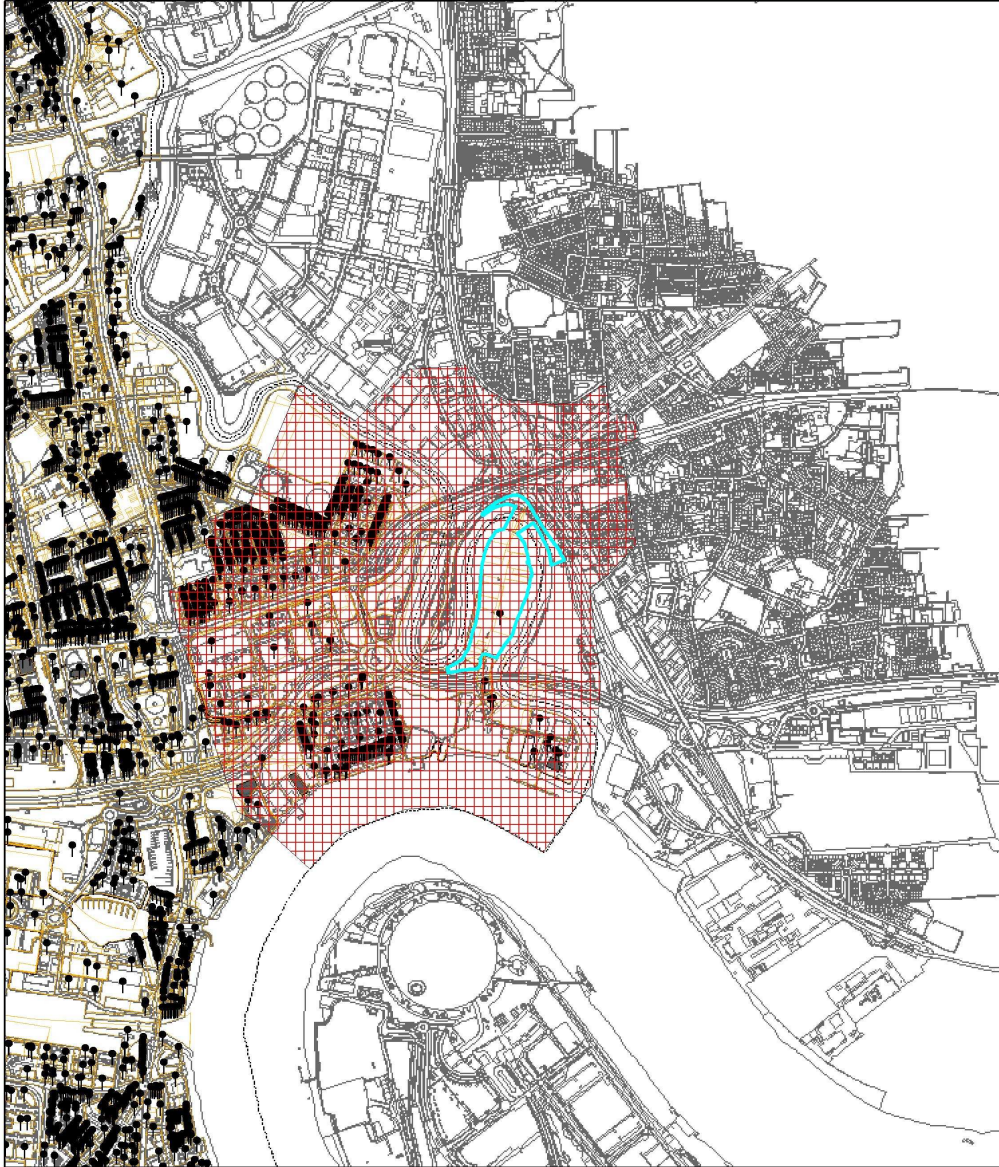

# Agenda Item 8.1 – Leamouth Peninsula North : Site Map

Planning Application  
Site Map

-  Planning Application Site Boundary
-  Other Planning Applications
-  Consultation Area
-  Land Parcel Address Point

This map is based upon Ordnance Survey material with the permission of Ordnance Survey on behalf of the Controller of Her Majesty's Stationery Office © Crown copyright. Unauthorised reproduction infringes Crown copyright and may lead to prosecution or civil proceedings. London Borough of Tower Hamlets 100019288, 2010.